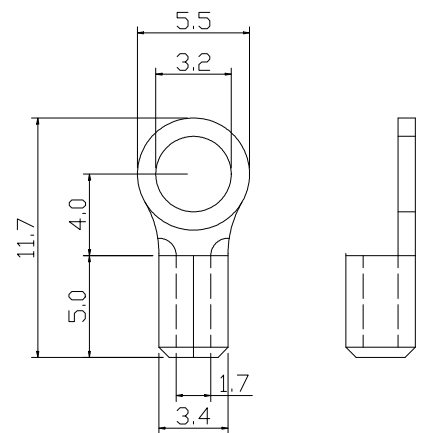

2.0mm

H 2 0 0 1 - S X X X

2.00mm

Color

Number of Contact