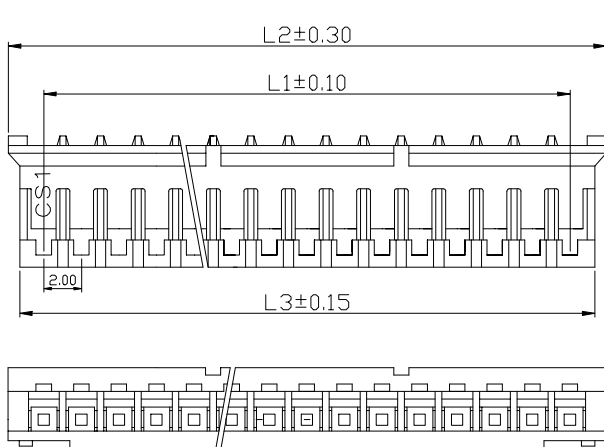

2.0mm

H 2 0 0 1 - S X X X

2.00mm

Color

Number of Contact